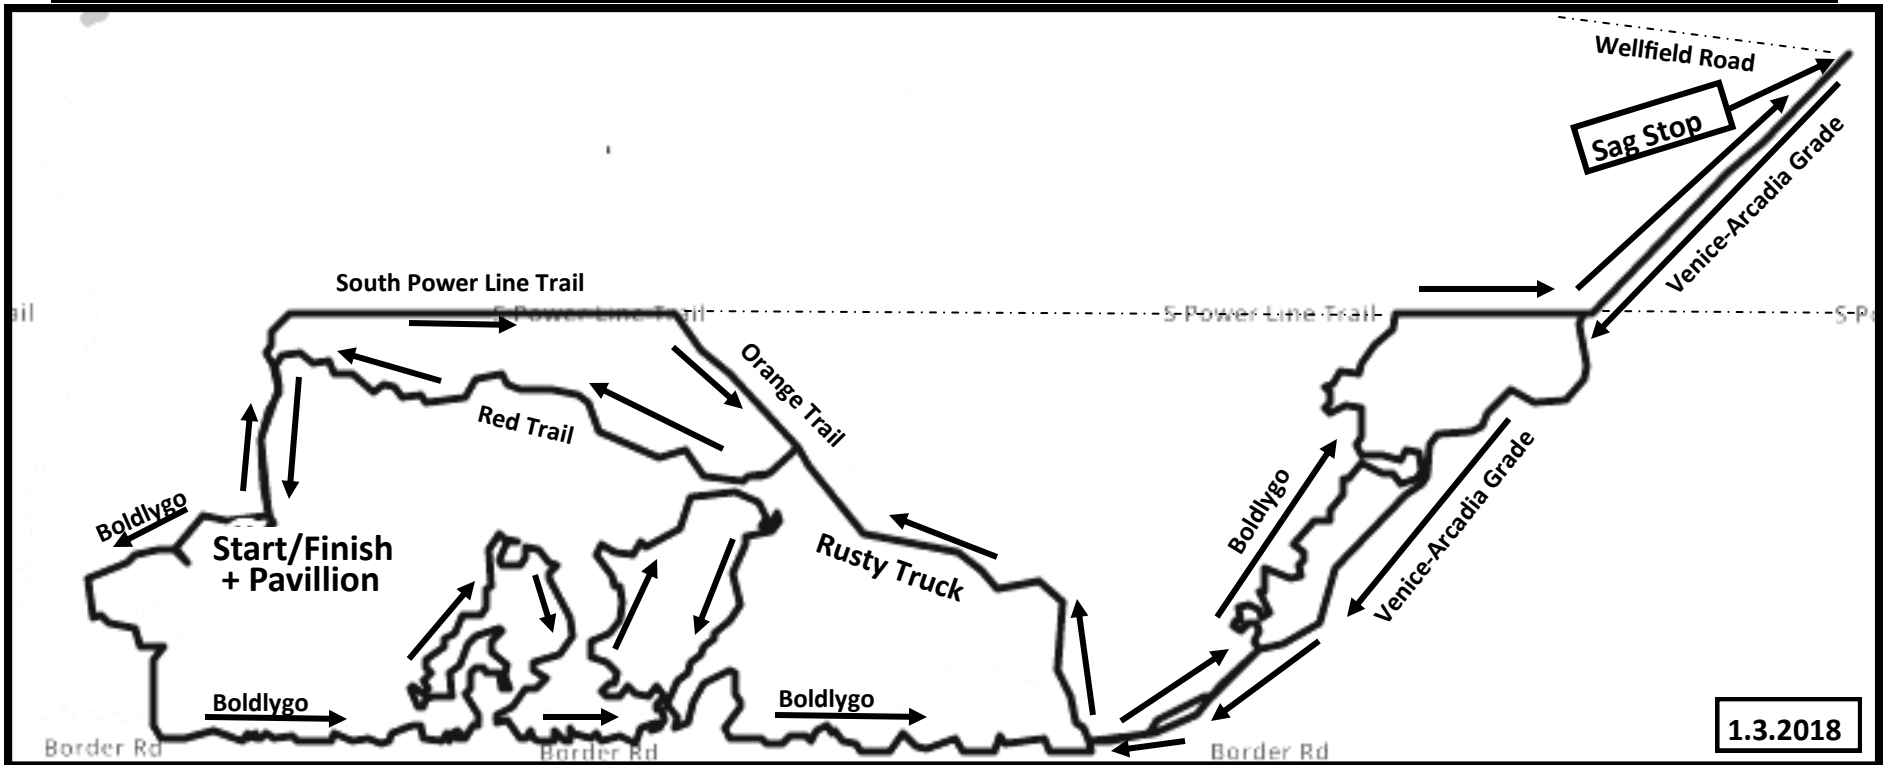

Piggy's Revenge 2018 20 Mile Route

Carry your cellphone and call Piggy's Revenge @ (941) 468-1138 for assistance.

The 20 mile route starts at the Pavillion and follows a 3.5 mile loop past the Cabin, east on the South Powerline to the Orange Trail and back on the Red Trail to the Boldlygo Trailhead. Then the route follows the entire 9.5 mile length of the Boldlygo singletrack trail. After completing Boldlygo, the route pops out onto the South Powerline Trail for .5 miles and then takes a left turn on Venice-Arcadia Grade (V-A Grade) to the Sag Stop at about 13 miles. The route then backtracks on V-A Grade to the South Powerline and continues on a grassy section to the south end of V-A Grade. The route continues past the Rusty Truck to the Orange Trail and follows the Red Trail back to the Pavillion.