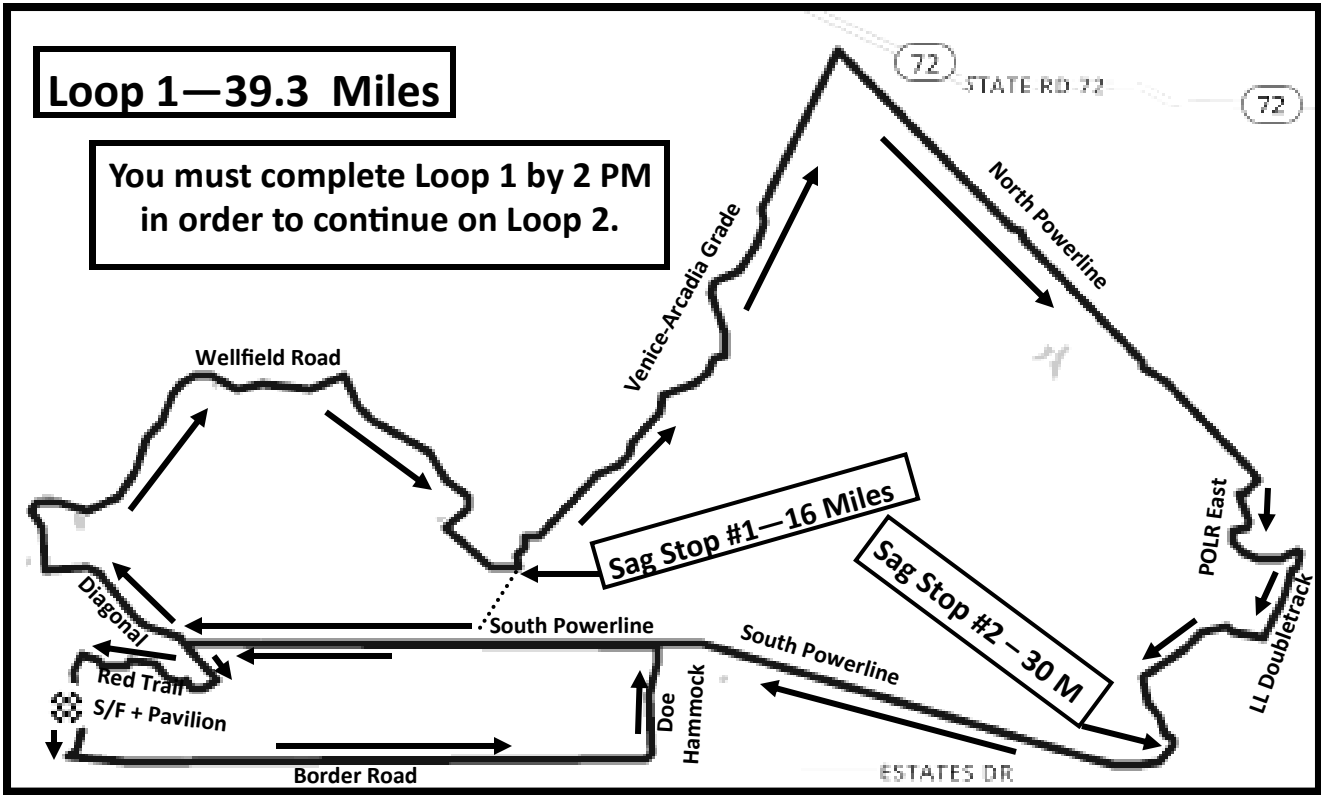

# 2018 Piggy's Revenge 60 Mile Route

## Loop 1—39.3 Miles

You must complete Loop 1 by 2 PM in order to continue on Loop 2.

1.4.2018

Carry your phone and call Piggy's Revenge @ (941) 468-1138 for assistance.