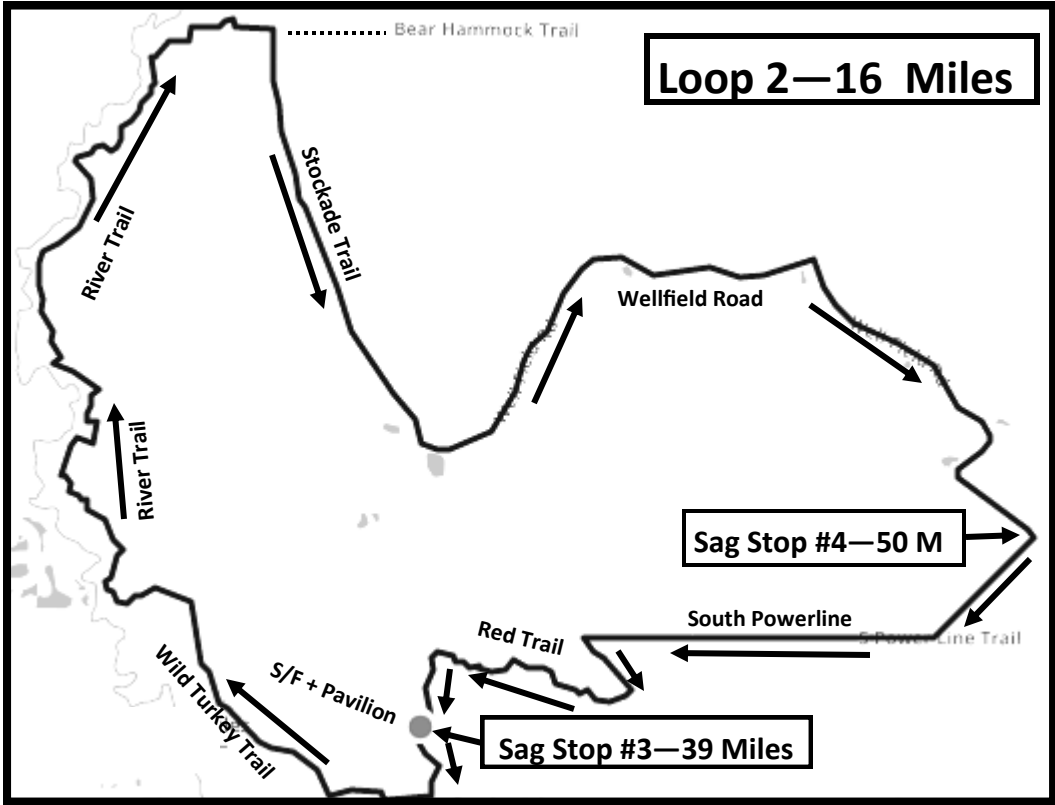

# 2018 Piggy's Revenge 60 Mile Route

## Loop 1—39.3 Miles

You must complete Loop 1 by 2 PM in order to continue on Loop 2.

1.4.2018

Carry your phone and call Piggy's Revenge @ (941) 468-1138 for assistance.