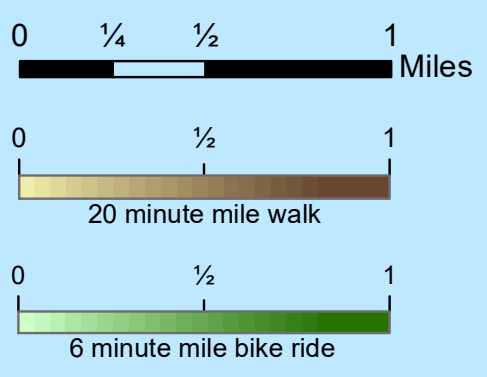

Venice Area Bicycle and Pedestrian Trail Map

Figure 1: Map of the Venice area bicycle trails and sidewalks.

Figure 2: Legend showing the different areas on the map to visit.

Disclaimer: While every effort has been made to provide a high quality, accurate and usable map, the depicted bikeway information is advisory only. The City of Venice or their employees assume no liability for any decisions made or actions taken by the user. Map users assume all risks as to the quality and accuracy of the map information, and agree that their use is strictly at their own risk. 12/30/2019

CITY OF VENICE BIKE MAP

Legend

	JETTIES		TRAIN DEPOT
	VENICE CONNECT		BICYCLE SHOPS
	ISLAND BIKE LOOP (13 MILES)		BIKE REPAIR
	SIDEWALK ACCESS		PARKING
	SOFT SURFACE		RESTROOMS
	HIGH TRAFFIC		
	ALTERNATE ACCESS		
	ON STREET BIKE LANE		
	MULTI-USE TRAIL		
	URBAN FOREST		
	FESTIVAL GROUNDS		
	PARKS		