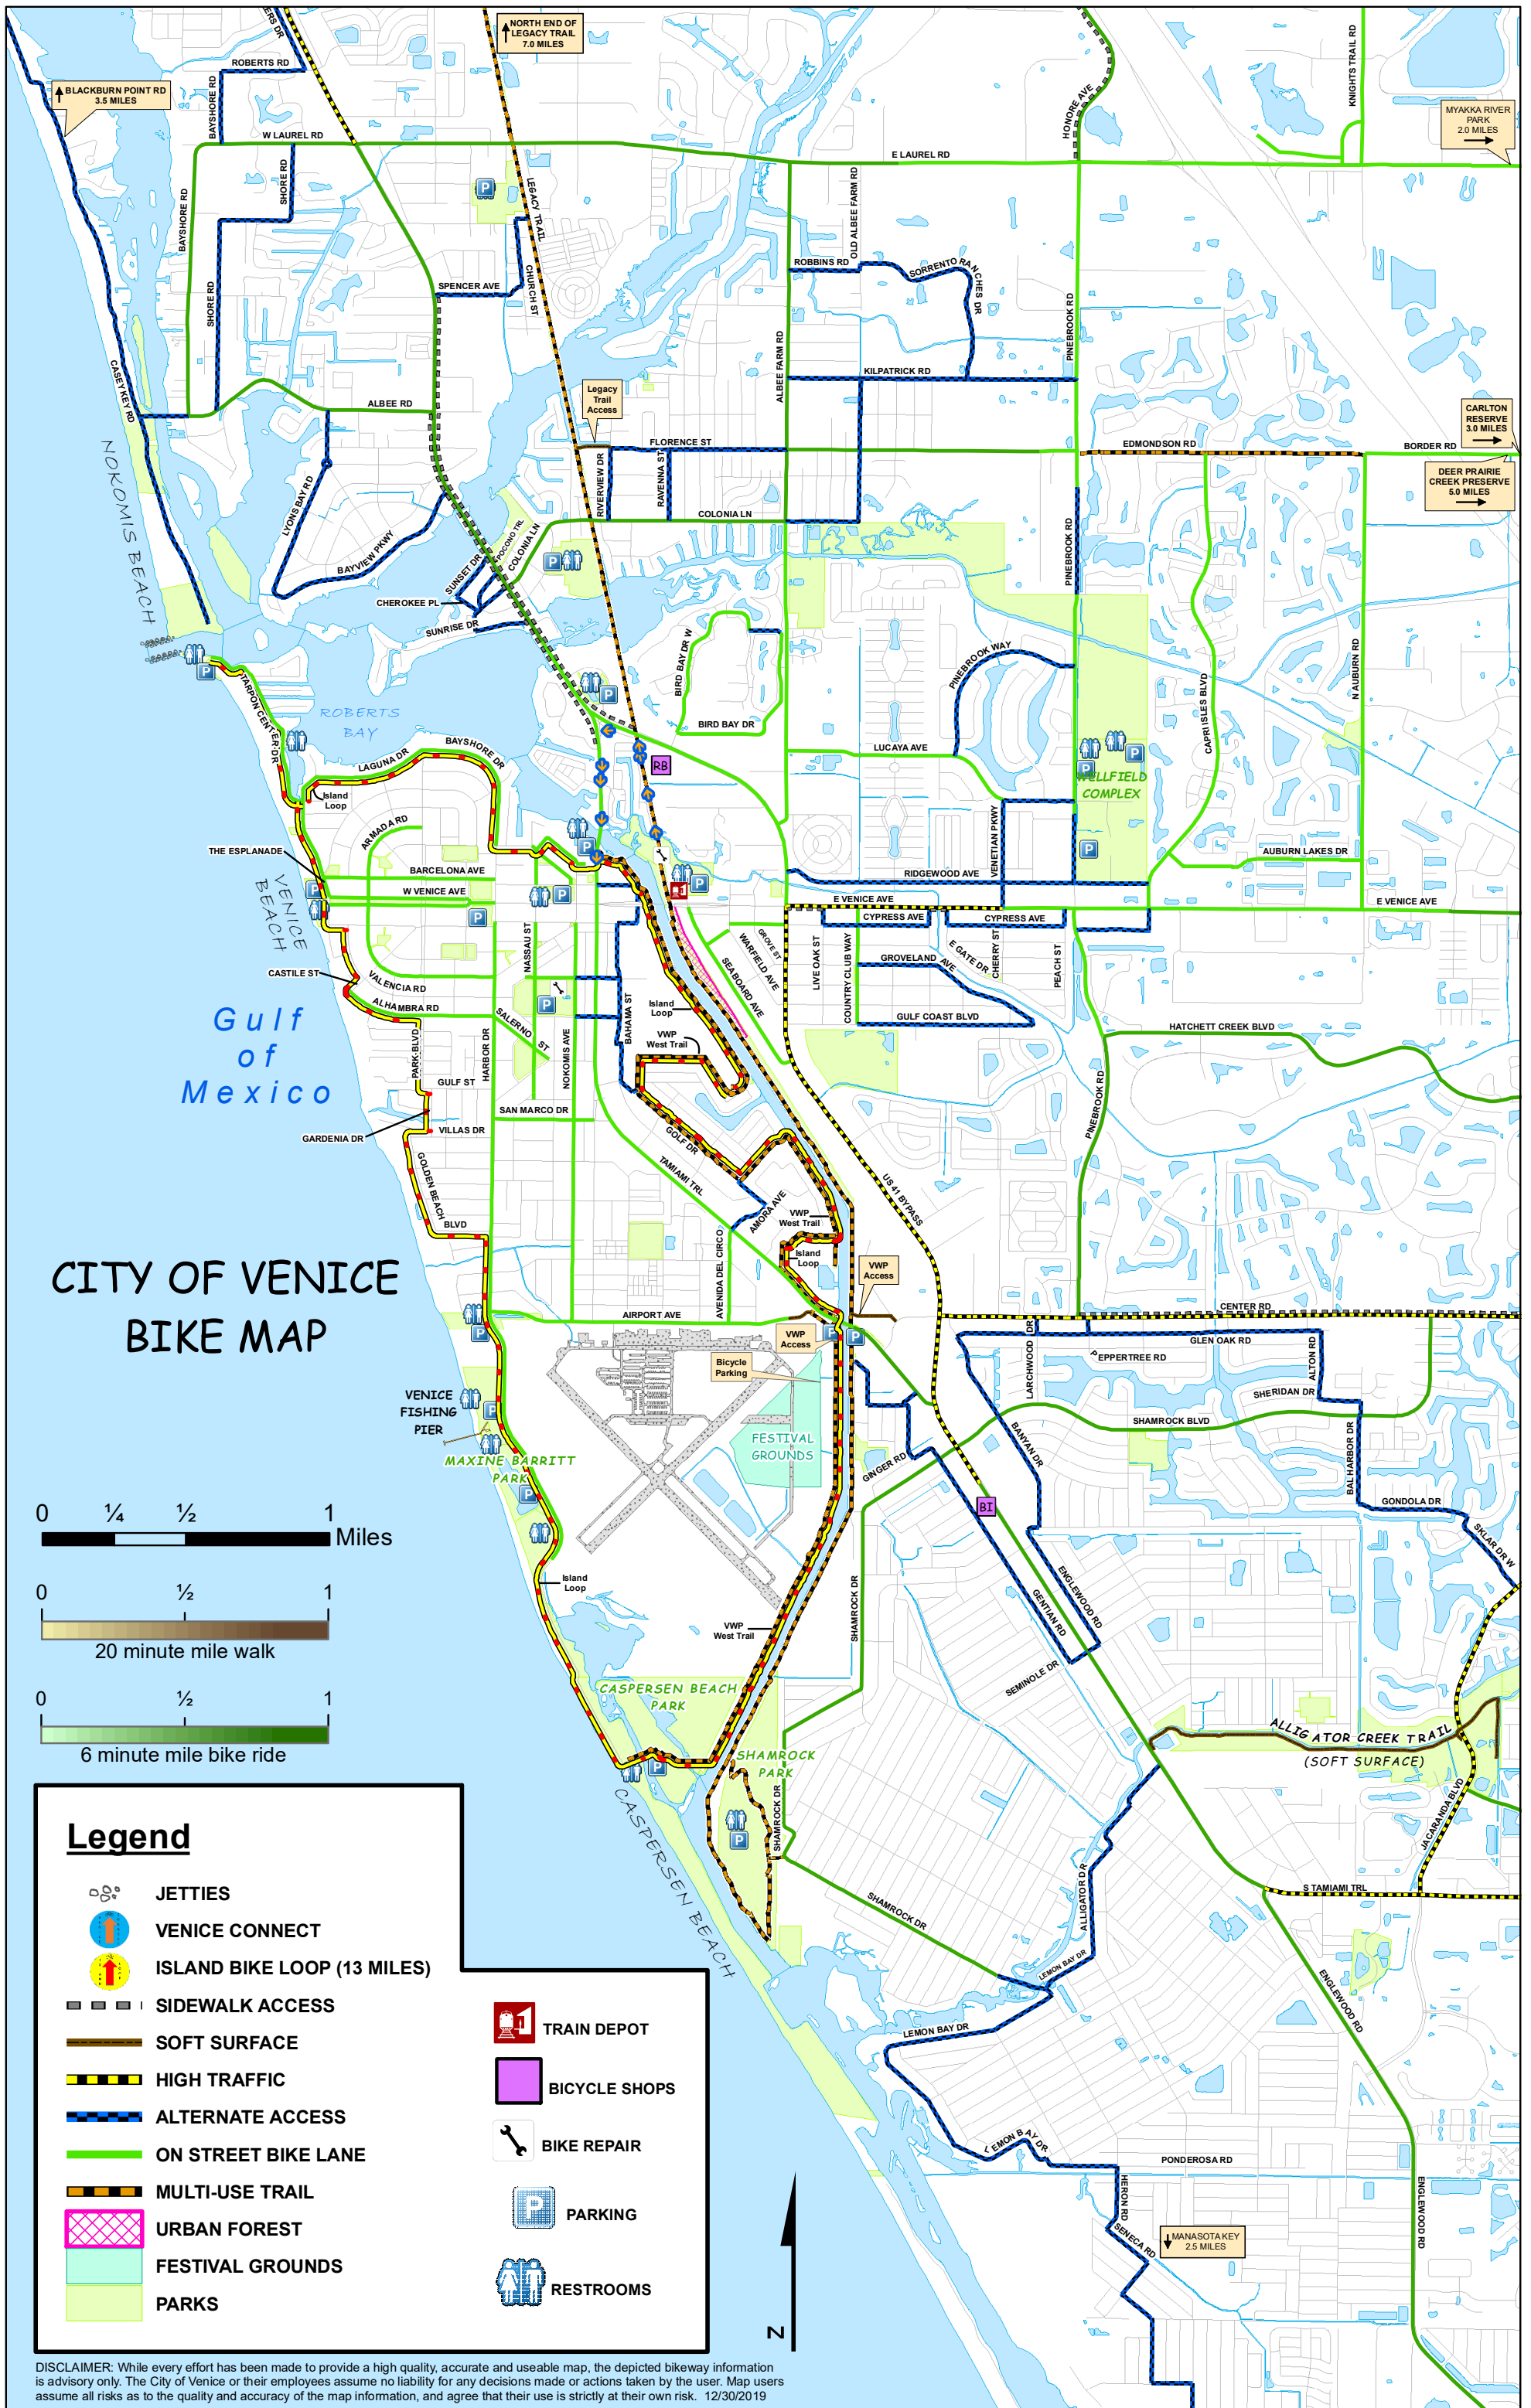

Venice Area Bicycle and Pedestrian Trail Map

Figure 1: Map of the Venice area bicycle trails and sidewalks.

Figure 2: Legend showing the different areas on the map to visit.

Disclaimer: While every effort has been made to provide a high quality, accurate and usable map, the depicted bikeway information is advisory only. The City of Venice or their employees assume no liability for any decisions made or actions taken by the user. Map users assume all risks as to the quality and accuracy of the map information, and agree that their use is strictly at their own risk. 12/30/2019

CITY OF VENICE BIKE MAP

Legend

	JETTIES		TRAIN DEPOT
	VENICE CONNECT		BICYCLE SHOPS
	ISLAND BIKE LOOP (13 MILES)		BIKE REPAIR
	SIDEWALK ACCESS		PARKING
	SOFT SURFACE		RESTROOMS
	HIGH TRAFFIC		
	ALTERNATE ACCESS		
	ON STREET BIKE LANE		
	MULTI-USE TRAIL		
	URBAN FOREST		
	FESTIVAL GROUNDS		
	PARKS		

DISCLAIMER: While every effort has been made to provide a high quality, accurate and useable map, the depicted bikeway information is advisory only. The City of Venice or their employees assume no liability for any decisions made or actions taken by the user. Map users assume all risks as to the quality and accuracy of the map information, and agree that their use is strictly at their own risk. 12/30/2019