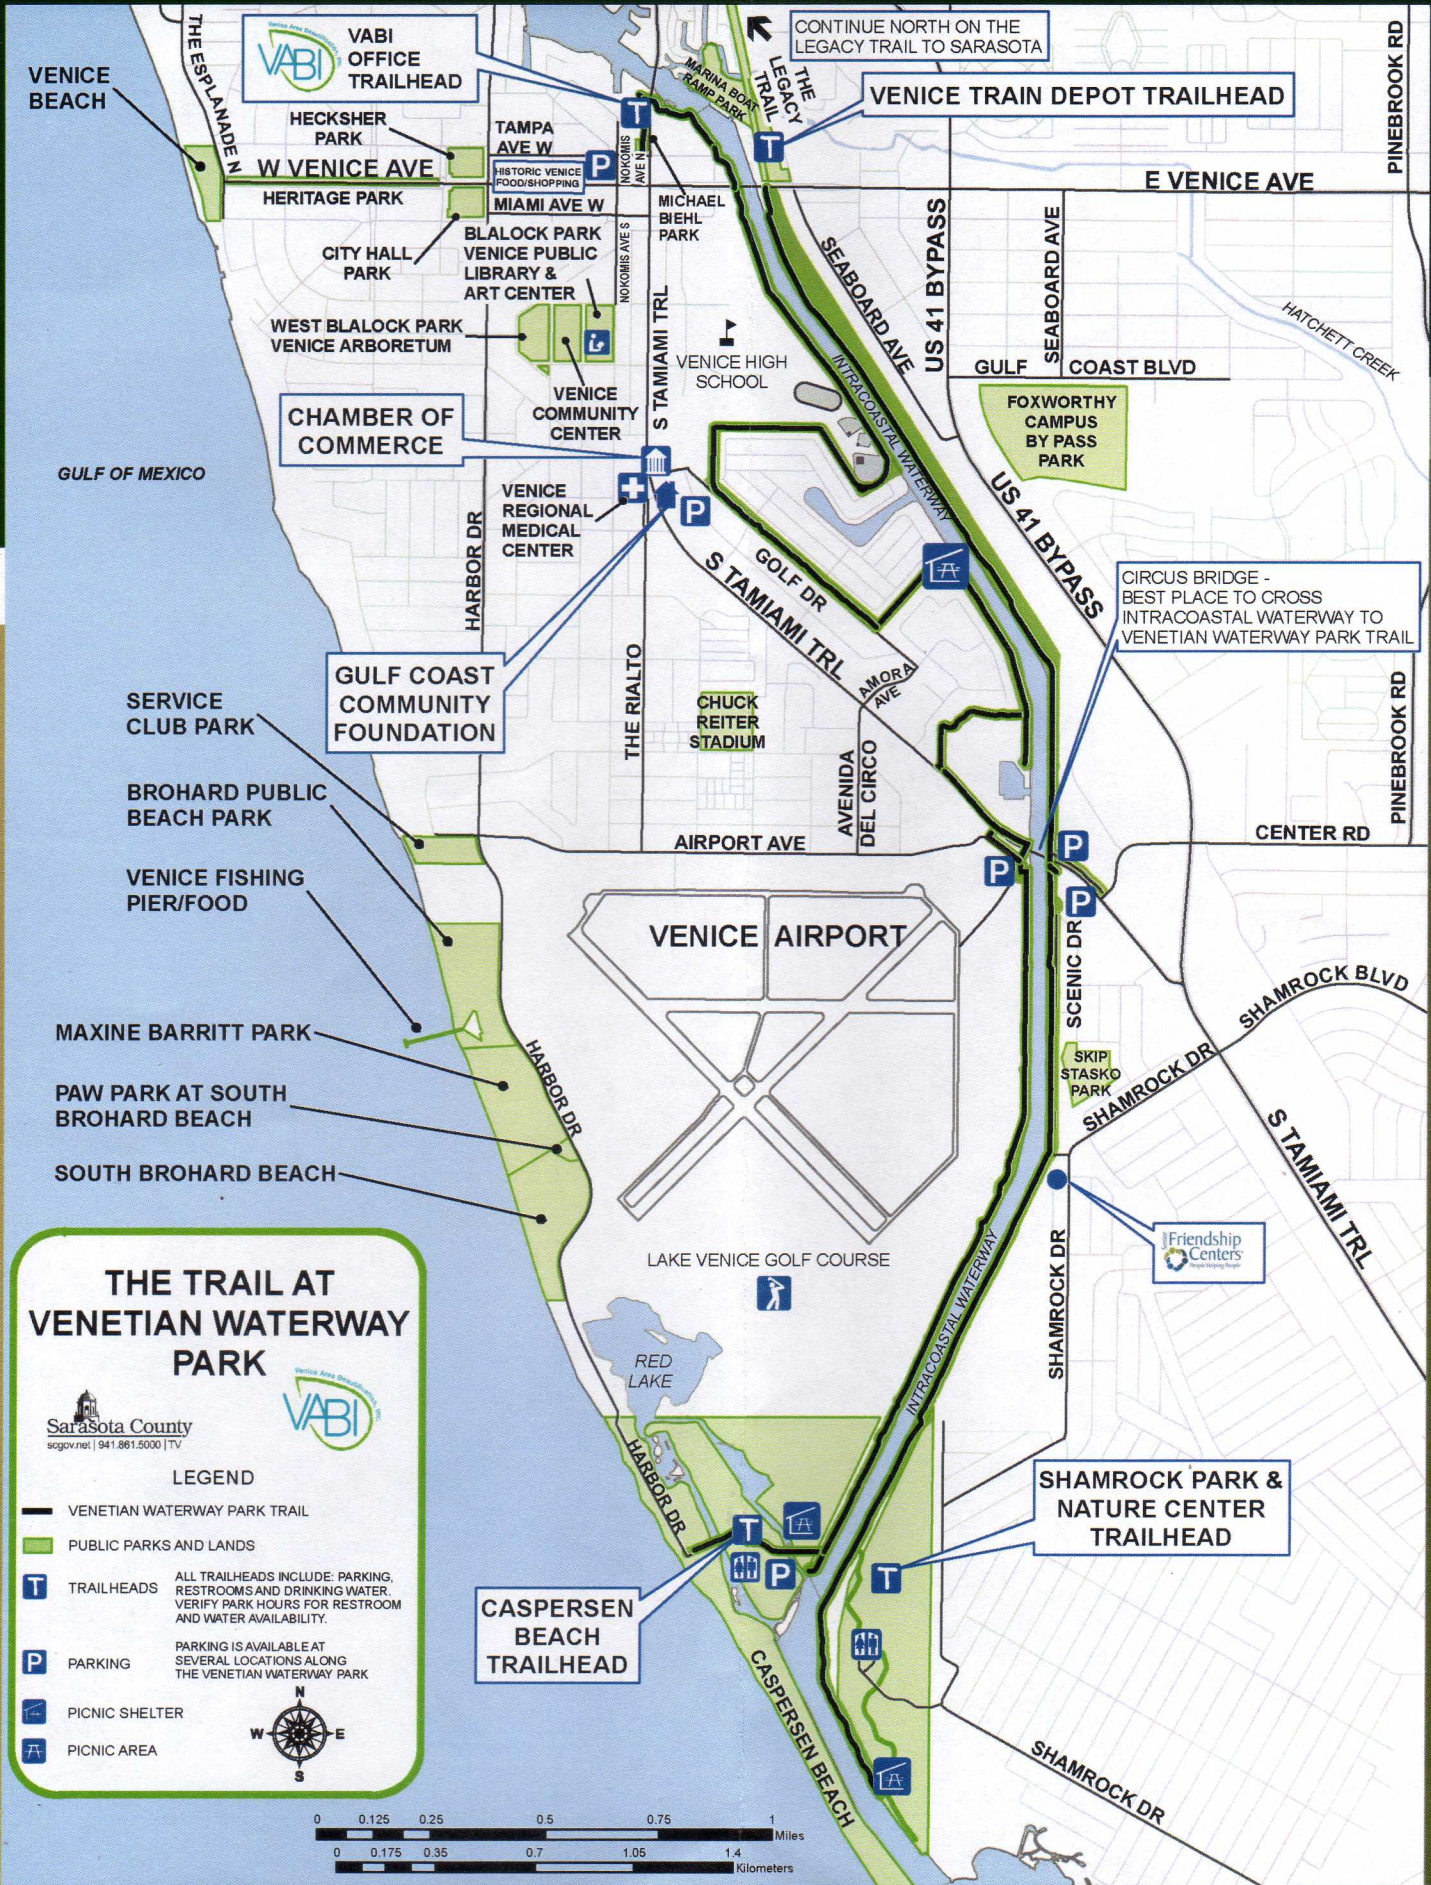

THE LEGACY TRAIL

VENETIAN WATERWAY PARK

THE TRAIL AT VENETIAN WATERWAY PARK

Sarasota County
sogov.net | 941.861.5000 | TV

LEGEND

- VENETIAN WATERWAY PARK TRAIL
- PUBLIC PARKS AND LANDS
- TRAILHEADS ALL TRAILHEADS INCLUDE: PARKING, RESTROOMS AND DRINKING WATER. VERIFY PARK HOURS FOR RESTROOM AND WATER AVAILABILITY.
- PARKING PARKING IS AVAILABLE AT SEVERAL LOCATIONS ALONG THE VENETIAN WATERWAY PARK
- PICNIC SHELTER
- PICNIC AREA