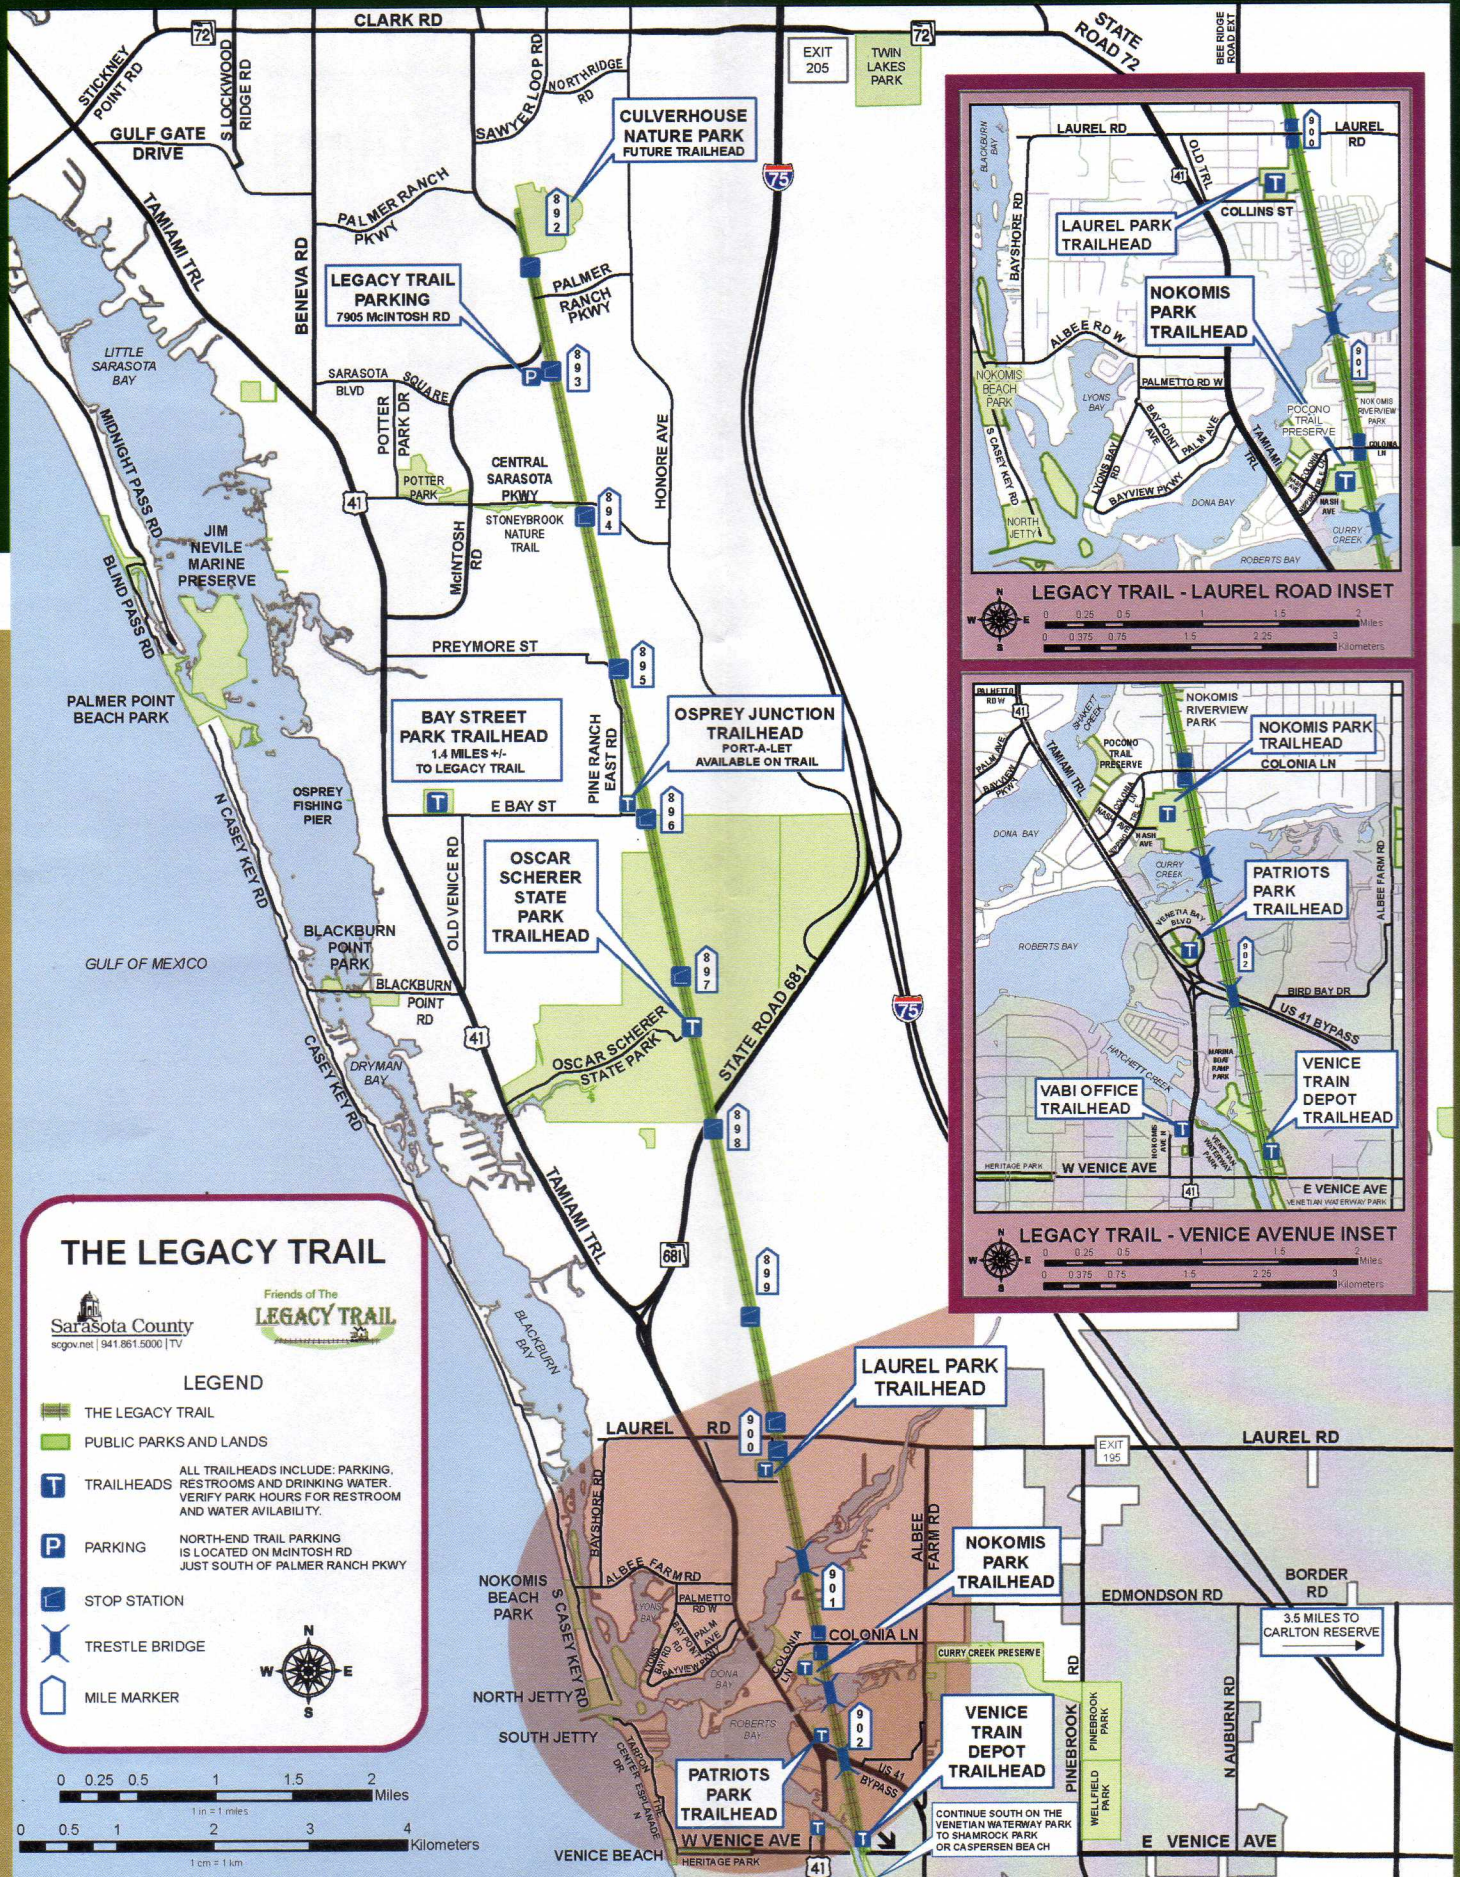

THE LEGACY TRAIL

VENETIAN WATERWAY PARK

THE TRAIL AT VENETIAN WATERWAY PARK

Sarasota County
sogov.net | 941.861.5000 | TV

LEGEND

- VENETIAN WATERWAY PARK TRAIL
- PUBLIC PARKS AND LANDS
- TRAILHEADS ALL TRAILHEADS INCLUDE: PARKING, RESTROOMS AND DRINKING WATER. VERIFY PARK HOURS FOR RESTROOM AND WATER AVAILABILITY.
- PARKING PARKING IS AVAILABLE AT SEVERAL LOCATIONS ALONG THE VENETIAN WATERWAY PARK
- PICNIC SHELTER
- PICNIC AREA