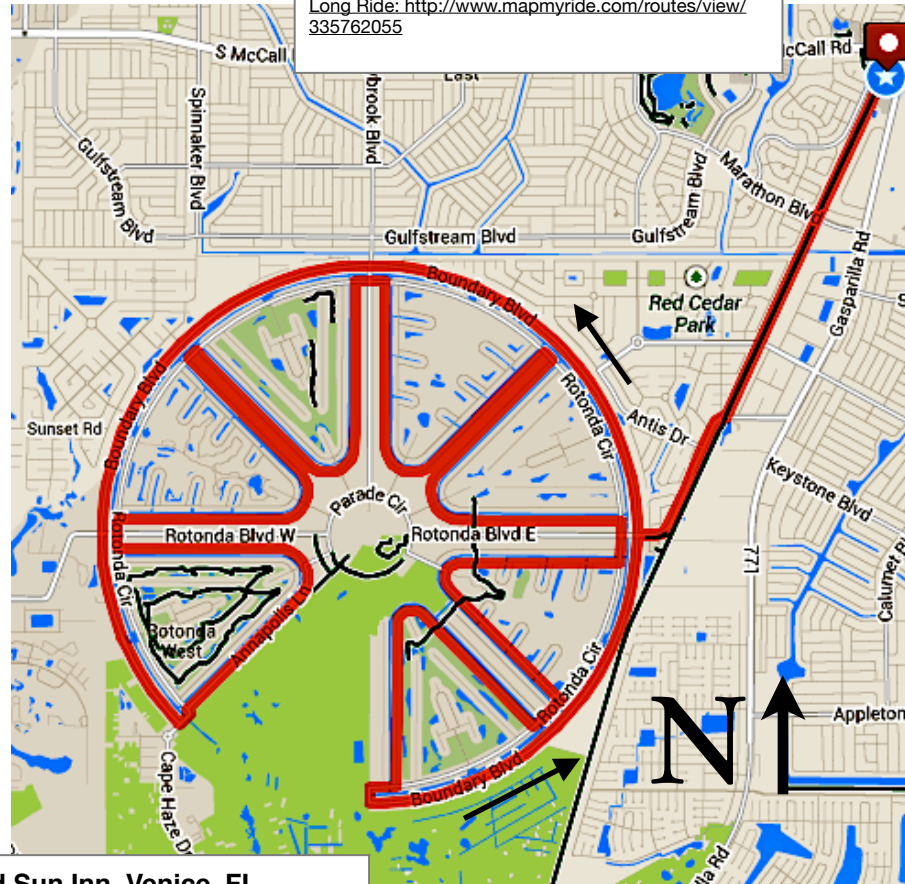

Short Route		
0.0	L	Pioneer Trail
2.2	R	Rotonda Blvd East
3.2	R	Boundary Blvd
9.2	L	Cape Haze Dr (at T)
9.3	L	Rotonda Cir
17.3	L	Rotonda Blvd (at T)
17.4	L	Boundary Blvd
19.8	R	Rotonda Blvd East
20.7	L	Frontier Trail
22.9	End	Park Lot

Pioneer Trail to Rontonda

Stark County Bicycle Club

MAP 929 December 2013

Start: Cape Haze Pioneer Trail Park

Miles: 23/31 Description - Flat

Short Ride: <http://www.mapmyride.com/routes/view/335744613>

Long Ride: <http://www.mapmyride.com/routes/view/335762055>

SPEC - 23/31 - 929

Long Route		
0.0	L	Pioneer Trail
2.2	R	Rotonda Blvd East
3.2	R	Boundary Blvd
9.2	L	Cape Haze Dr (At T)
9.3	L	Rotonda Circle
9.3	R	Annapolis Ln
11.5	R	Rotonda Cir
11.7	R	Mark Twain Ln
13.9	R	Rotonda Cir
14.0	R	Mariner Ln
16.2	R	Rotonda Cir
16.4	R	Broadmoor Ln
18.6	R	Rotonda Cir
18.7	R	Longmeadow Ln
20.9	R	Rotonda Cir
21.1	R	Medalist Rd
23.2	R	Rotonda Cir
23.4	R	Tournament Rd
25.5	R	Rotonda Cir
25.6	L	Rontonda Blvd (At T)
25.7	L	Boundary Blvd
28.1	R	Rotonda Blvd East
29.0	L	Frontier Trail
31.0	End	Park Lot

Driving Direction From the Island Sun Inn, Venice, FL

0.0	L	Tamiami (Hwy 41)
3.5	BR	Hwy 776 (Englewood Rd)
12.2	BL	TRO Hwy 776 (McCall Rd)
20.2	R	HWY 771
20.4	R	Cape Haze Pioneer Trailhead

Restrooms and water are available at the trailhead. The Pioneer Trail can also be accessed from the shopping center at Hwy 776 and Hwy 771.