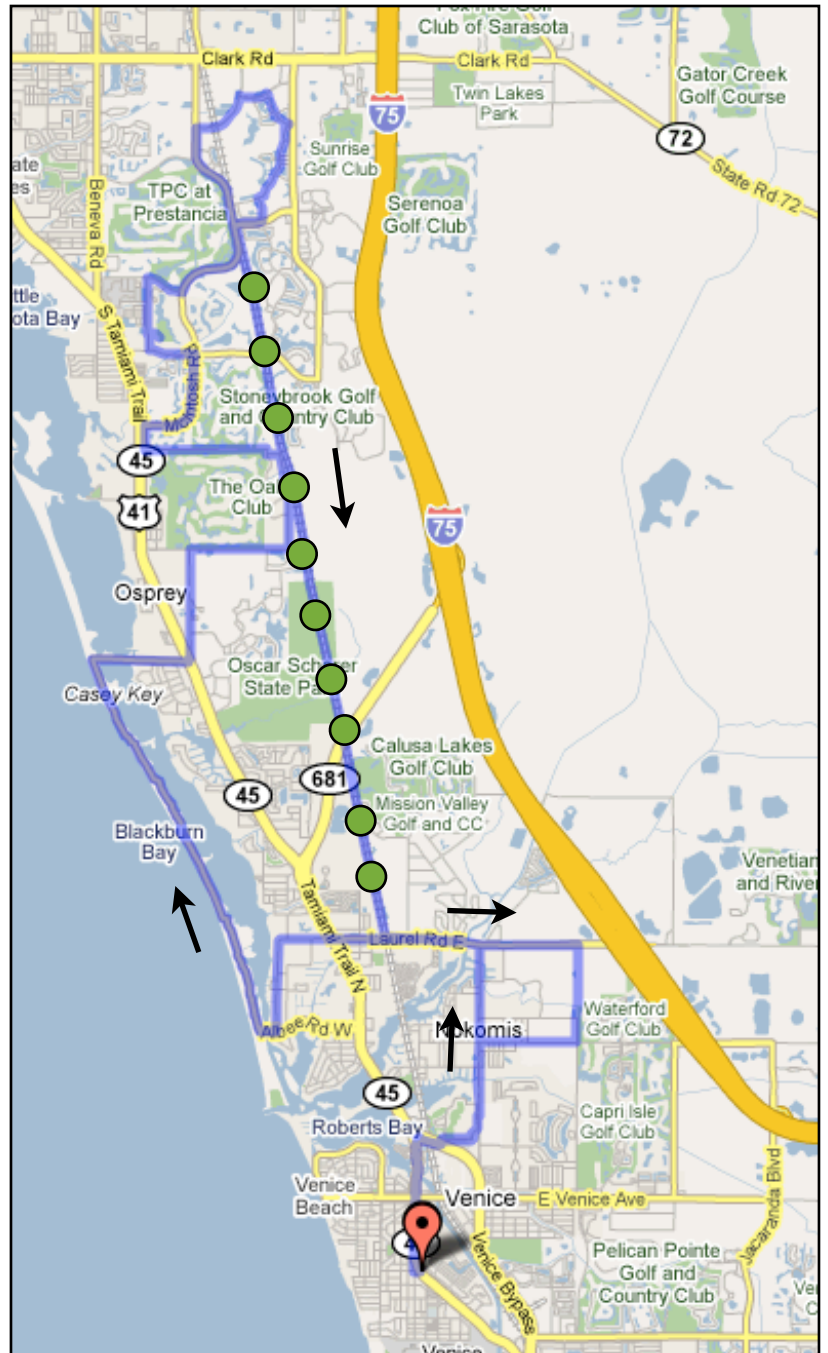

FIRST START - 40 MILE

0.0	R	TAMIAMI TRAIL
1.0	X	BRIDGE
1.2	R	ENTER SIDEWALK AT LIGHT AND FOLLOW ALONG TAMIAMI AND RT 41 TO LIGHT AT BIRD BAY DR
1.6	X	HWY 41 AT BIRDBAY LIGHT
1.6	S	BIRD BAY DR W.
1.7	R	BIRD BAY DR S.
2.2	L	ALBEE FARM RD
4.0	L	LAUREL RD
5.5	X	TAMIAMI TRAIL (HWY 41)
6.1	L	BAYSHORE
7.0	R	ALBEE RD
7.2	R	CASEY KEY
11.5	R	BLACKBURN PT RD
12.5	X	TAMIAMI TRAIL (HWY 41)
12.5	L	OLD VENICE
13.6	R	E BAY ST
14.6	L	PINE RANCH EAST
15.8	R	OAK BAY
15.9	L	PREYMORE
17.1	R	ENTER HWY 41 BIKE PATH
17.3	R	MCINTOSH
18.5	L	CENTRAL SARASOTA
19.0	R	POTTER PARK DR
19.1	R	REST STOP AT POTTER PARK
19.4	R	POTTER PARK DR
20.0	R	SARASOTA SQUARE BLVD
20.4	L	MCINTOSH
22.6	R	SAWYER LOOP RD
23.2	R	NORTHRIDGE
23.5	R	BUCKINGHAM
23.9	R	ADDINGTON / STURBRIDGE / FLAGSTONE
24.7	L	FEATHERSTONE
25.0	R	PALMER RANCH RD
25.3	L	LEGACY BIKE TRAIL
32.8	L	LAUREL RD
34.8	R	PINEBROOK
35.8	R	EDMONDSON
36.8	L	ALBEE FARM RD
37.5	R	BIRD BAY ENTRANCE DR
37.5	L	BIRD BAY DR E
38.1	L	BIRD BAY DR W.
38.2	X	HWY 41
38.2	R	FOLLOW THE SIDEWALK ALONG HYW 41 AND TAMIAMI TRAIL TO THE THE LIGHT AT THE BRIDGE
38.6	L	TAMIAMI TRAIL AT LIGHT
38.7	X	VENICE BRIDGE ON ROADWAY
39.6	S	THE RIALTO
39.8	L	SAN MARCO
39.9	S	ISLAND SUN INN

SPEC- 24/40 - 901

Map 901 History

Originator/Date	Al Jones - Jan 2006
Cartography	John Snively

First Start 24/40

Map 901

Start: Island Sun Inn, 625 Tamiami Trail S., Venice, Florida

40 MI

24 MI

<http://www.mapmyride.com/route/us/fl/venice/774161119753>

● - Legacy Trail

<http://www.mapmyride.com/route/us/fl/venice/351772195897>

For more detail online MapMyRide maps may be accessed by using the links below the maps.