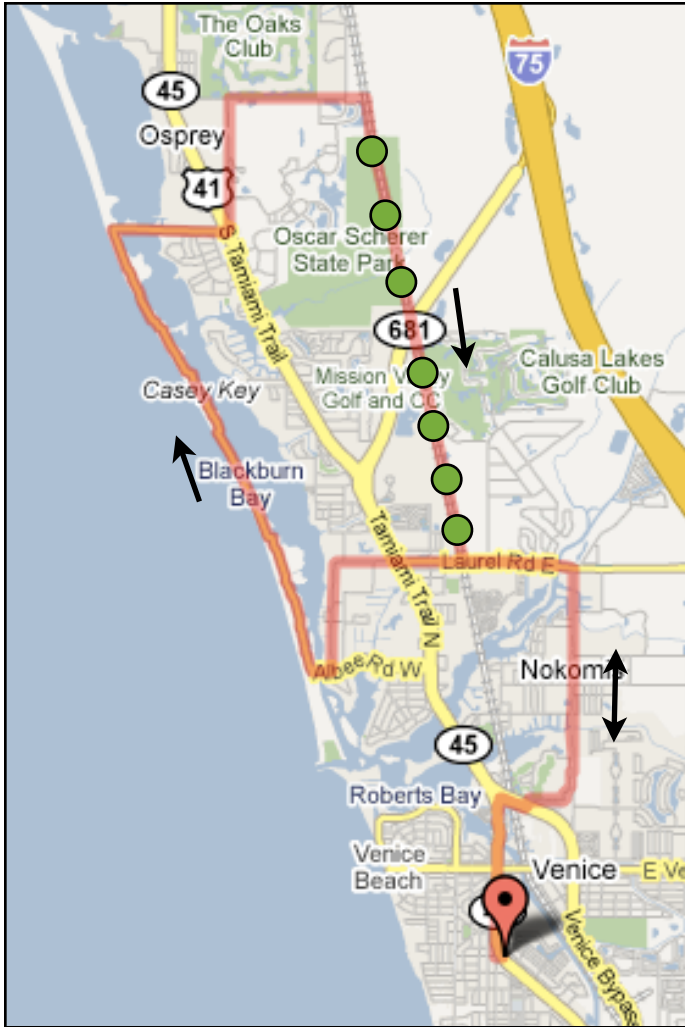

FIRST START - 40 MILE

0.0	R	TAMIAMI TRAIL
1.0	X	BRIDGE
1.2	R	ENTER SIDEWALK AT LIGHT AND FOLLOW ALONG TAMIAMI AND RT 41 TO LIGHT AT BIRD BAY DR
1.6	X	HWY 41 AT BIRDBAY LIGHT
1.6	S	BIRD BAY DR W.
1.7	R	BIRD BAY DR S.
2.2	L	ALBEE FARM RD
4.0	L	LAUREL RD
5.5	X	TAMIAMI TRAIL (HWY 41)
6.1	L	BAYSHORE
7.0	R	ALBEE RD
7.2	R	CASEY KEY
11.5	R	BLACKBURN PT RD
12.5	X	TAMIAMI TRAIL (HWY 41)
12.5	L	OLD VENICE
13.6	R	E BAY ST
14.6	L	PINE RANCH EAST
15.8	R	OAK BAY
15.9	L	PREYMORE
17.1	R	ENTER HWY 41 BIKE PATH
17.3	R	MCINTOSH
18.5	L	CENTRAL SARASOTA
19.0	R	POTTER PARK DR
19.1	R	REST STOP AT POTTER PARK
19.4	R	POTTER PARK DR
20.0	R	SARASOTA SQUARE BLVD
20.4	L	MCINTOSH
22.6	R	SAWYER LOOP RD
23.2	R	NORTHRIDGE
23.5	R	BUCKINGHAM
23.9	R	ADDINGTON / STURBRIDGE / FLAGSTONE
24.7	L	FEATHERSTONE
25.0	R	PALMER RANCH RD
25.3	L	LEGACY BIKE TRAIL
32.8	L	LAUREL RD
34.8	R	PINEBROOK
35.8	R	EDMONDSON
36.8	L	ALBEE FARM RD
37.5	R	BIRD BAY ENTRANCE DR
37.5	L	BIRD BAY DR E
38.1	L	BIRD BAY DR W.
38.2	X	HWY 41
38.2	R	FOLLOW THE SIDEWALK ALONG HYW 41 AND TAMIAMI TRAIL TO THE THE LIGHT AT THE BRIDGE
38.6	L	TAMIAMI TRAIL AT LIGHT
38.7	X	VENICE BRIDGE ON ROADWAY
39.6	S	THE RIALTO
39.8	L	SAN MARCO
39.9	S	ISLAND SUN INN

SPEC- 24/40 - 901

Map 901 History

Originator/Date	Al Jones - Jan 2006
Cartography	John Snively

First Start 24/40

Map 901

Start: Island Sun Inn, 625 Tamiami Trail S., Venice, Florida

40 MI

24 MI

<http://www.mapmyride.com/route/us/fl/venice/774161119753>

● - Legacy Trail

<http://www.mapmyride.com/route/us/fl/venice/351772195897>

For more detail online MapMyRide maps may be accessed by using the links below the maps.