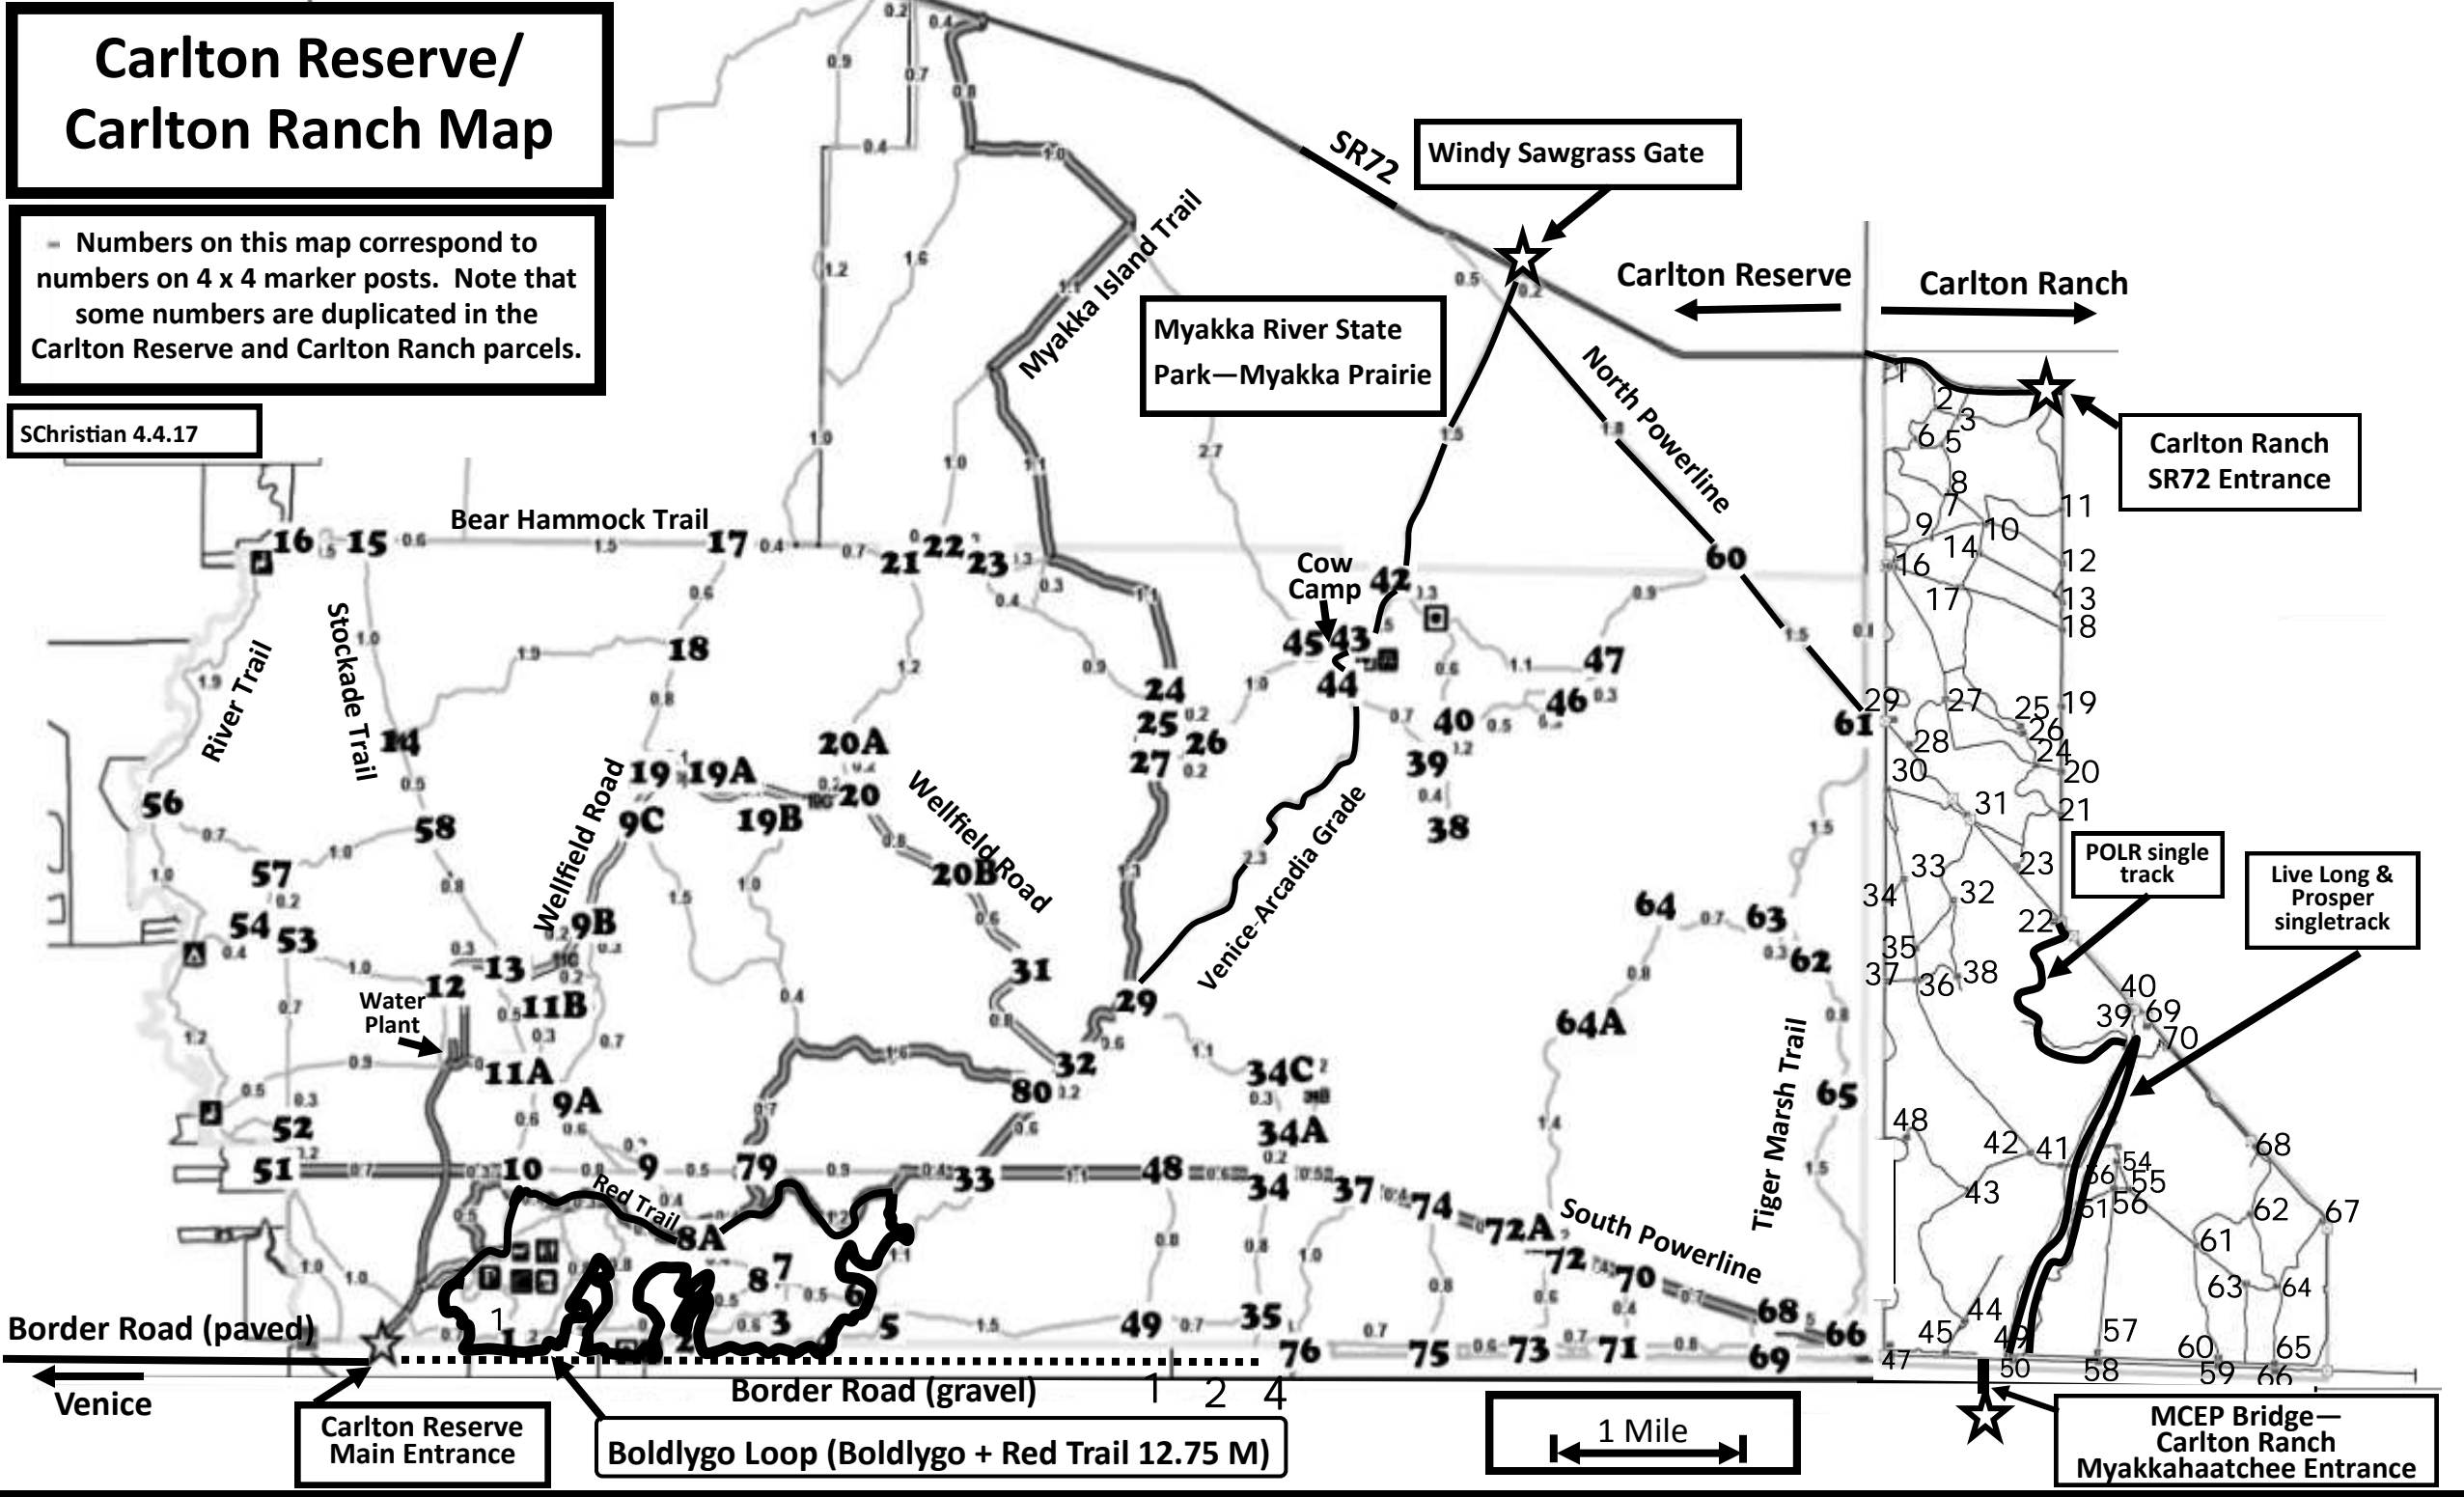

Carlton Reserve/ Carlton Ranch Map

- Numbers on this map correspond to numbers on 4 x 4 marker posts. Note that some numbers are duplicated in the Carlton Reserve and Carlton Ranch parcels.

SChristian 4.4.17

Border Road (paved)
← Venice

Carlton Reserve
Main Entrance

Boldlygo Loop (Boldlygo + Red Trail 12.75 M)

1 Mile

MCEP Bridge—
Carlton Ranch
Myakkahaatchee Entrance